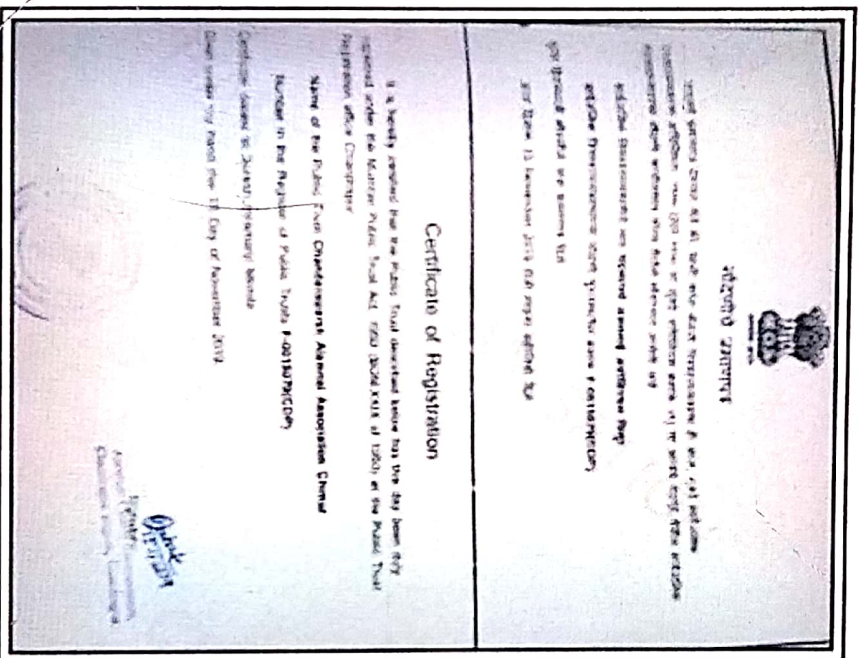

Founder/President A.C.S.W. Chilmur
 Late Dr. Chandansingh P. Rotele
 (1957-2022)

ACCREDITATION CERTIFICATE

Chandansparsh
 Alumni Association & Career Counseling & Placement Cell

ATHAVALE COLLEGE OF SOCIAL WORK, CHIMUR